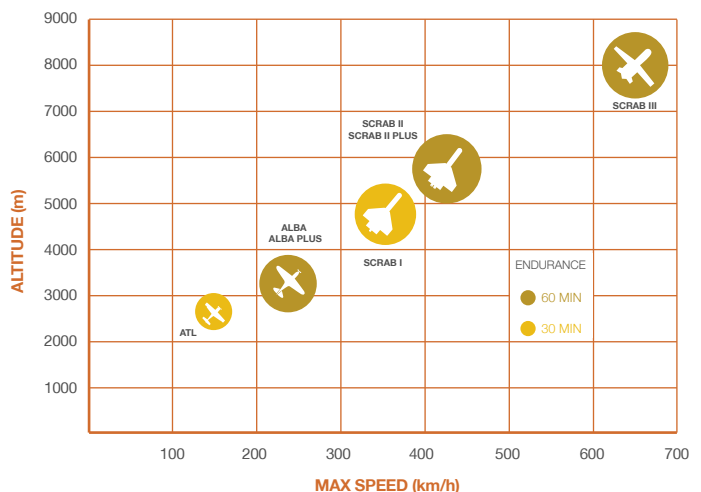

### MAIN PRODUCTS

	ALBA	SCRAB II	SCRAB III
WINGSPAN:	2.20 m	2.52 m	2.00 m
LENGTH:	1.80 m	2.94 m	3.13 m
SPEED:	30-50 m/s	50-115 m/s	180 m/s
RANGE:	60 km	100 km	100 km
ENDURANCE:	60 min	60 min	60 min
MTOW:	25 kg	90 kg	140 kg
ALTITUDE:	3,500 m	6,000 m	8,000 m
ENGINE:	Propeller	Twin Jet	Twin Jet